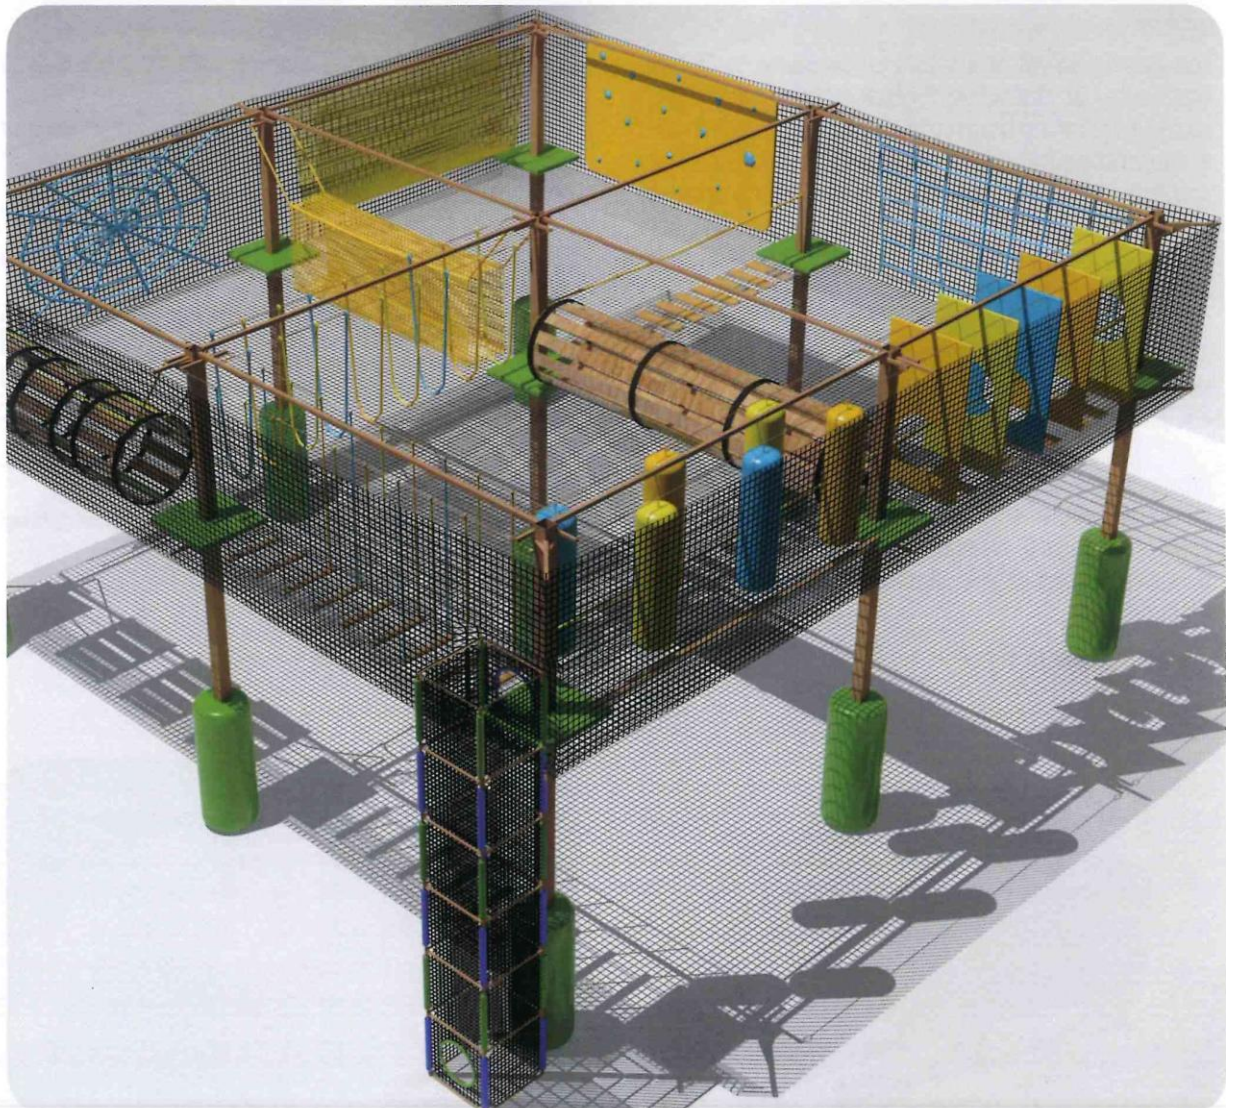

URBAN-ADVENTURES[®] Net Course

ELEVATED
ACROBATIC
COURSE

100% Net
Without shoulder harness
Limited supervision
Age limit: four years old

In conformance with the
NF EN 15 567-1 standard

URBAN-ADVENTURES[®]

ELEVATED ACROBATIC COURSE

100% Net
Without shoulder harness
Limited supervision
Age limit: four years old

In conformance with the
NF EN 15 567-1 standard

URBAN-ADVENTURES[®] Net Course

100% Net Elevated Acrobatic Courses

The newest arrival of the Urban-Adventures family, the NetCourse, or Collective Protective Equipment (CPE) course requires no harness or carabiner. This is thanks to the protective nets placed under and around the artificial structure, a different set-up from the artificial elevated acrobatic course with a continuous lifeline. The nets make this structure 100% secure, all while limiting the need for personnel to supervise.

Technical Characteristics

Stand-alone or attached, starting with six stations, 3 ½ meters high.

Wooden (pine) structure, pressure-sealed treatment and galvanized steel, designed and validated (calculation notes) by our research center.