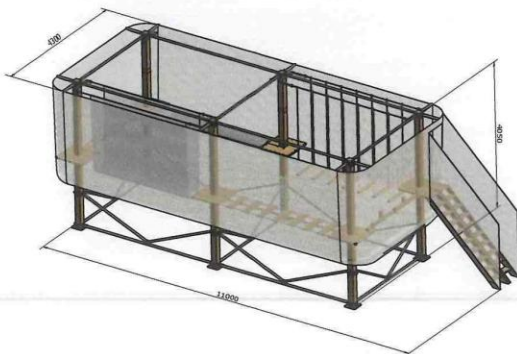

URBAN-KONCEPT.COM

© Photos Crédits: Urban-Koncept and Charly-Jurime. Photos and information are non-contractual and subject to change without notice. Printed on paper that originates from sustainably managed forests.

URBAN-ADVENTURES